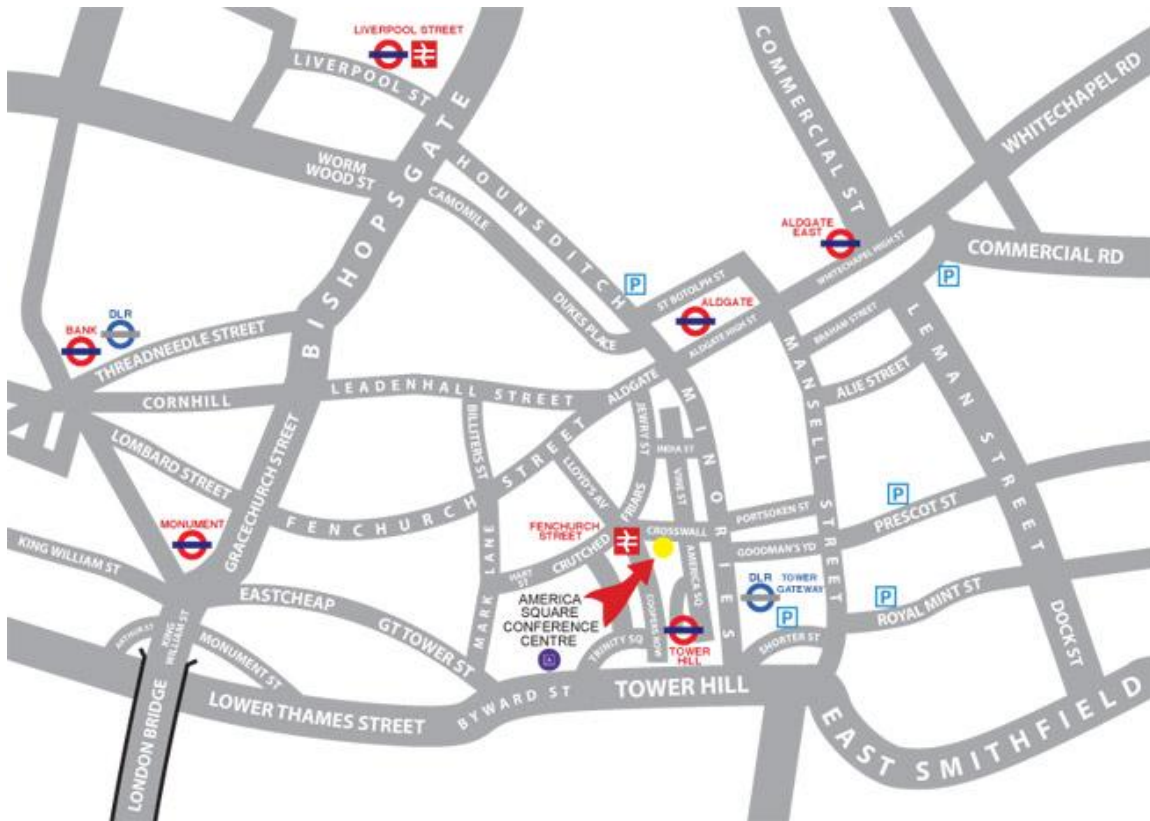

America Conference Centre

1 America Square
17 Crosswall
London EC3N 2LD

By Underground

Tower Hill – 1 min walk | District, Circle and Docklands Light Rail Services
(take the right exit towards Fenchurch street)

Aldgate – 2 min walk | Circle, Metropolitan Lines
Aldgate East – 2 min walk | District and Hammersmith and City Lines
Liverpool Street – 8 min walk | Central, Circle, Metropolitan, Hammersmith & City Lines
Bank – 8 min walk | Central, Northern, Circle, District, Docklands Light Rail Services.

More information can be found at www.thetube.com

By Bus

Minories 15, 42, 78, 100
Fenchurch Street 40

Contact London Travel Information on 0207 222 1234 or online at www.londontransport.co.uk

On Foot

To reach America Square Conference Centre on foot or to obtain directions to walk from the public transport network, maps and directions can be found on www.walkit.com.

Car Parking

There is no parking available at the Americas Square Conference Centre, information on the nearest public car parks is available at NCP_parking 4 Hour Metered parking spaces are in the area and the locations please visit www.tfl.gov.uk. For more information, please contact Helen Hartshorn